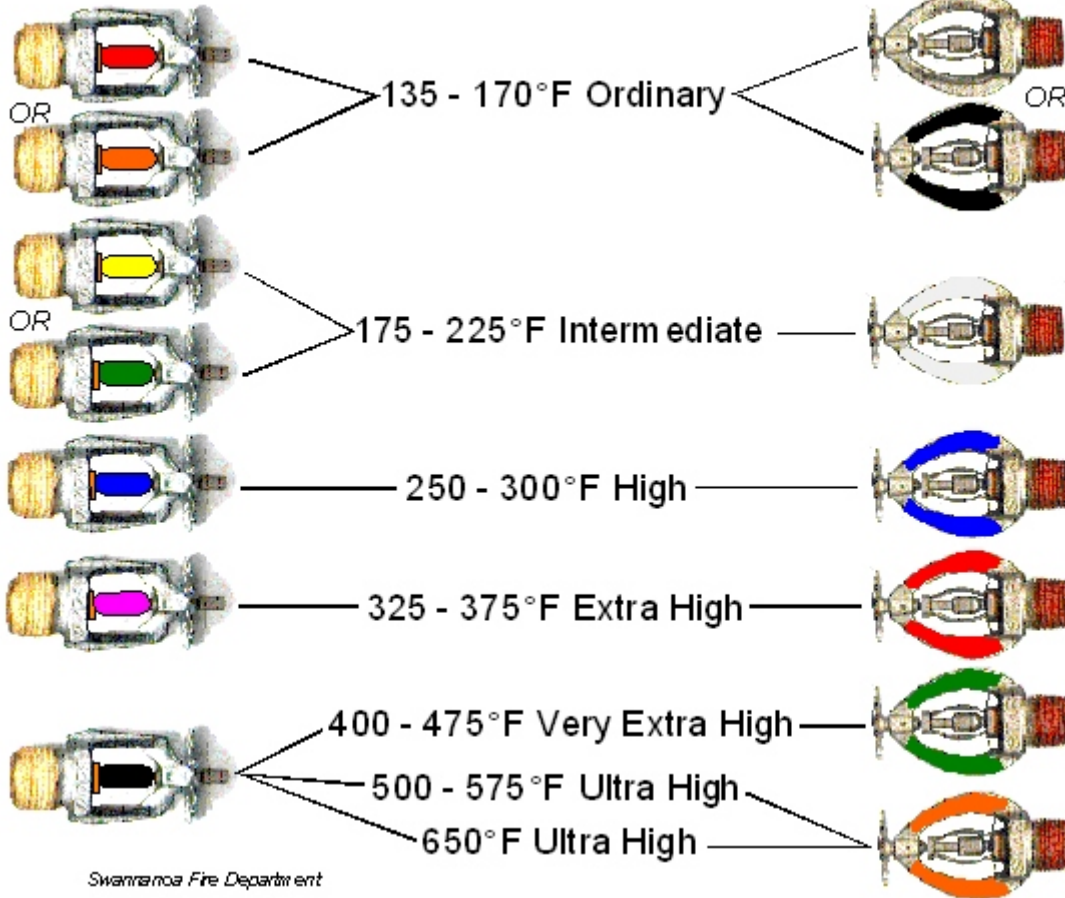

Sprinkler Colors

Glass bulb colors

Color Code

Swannanoa Fire Department