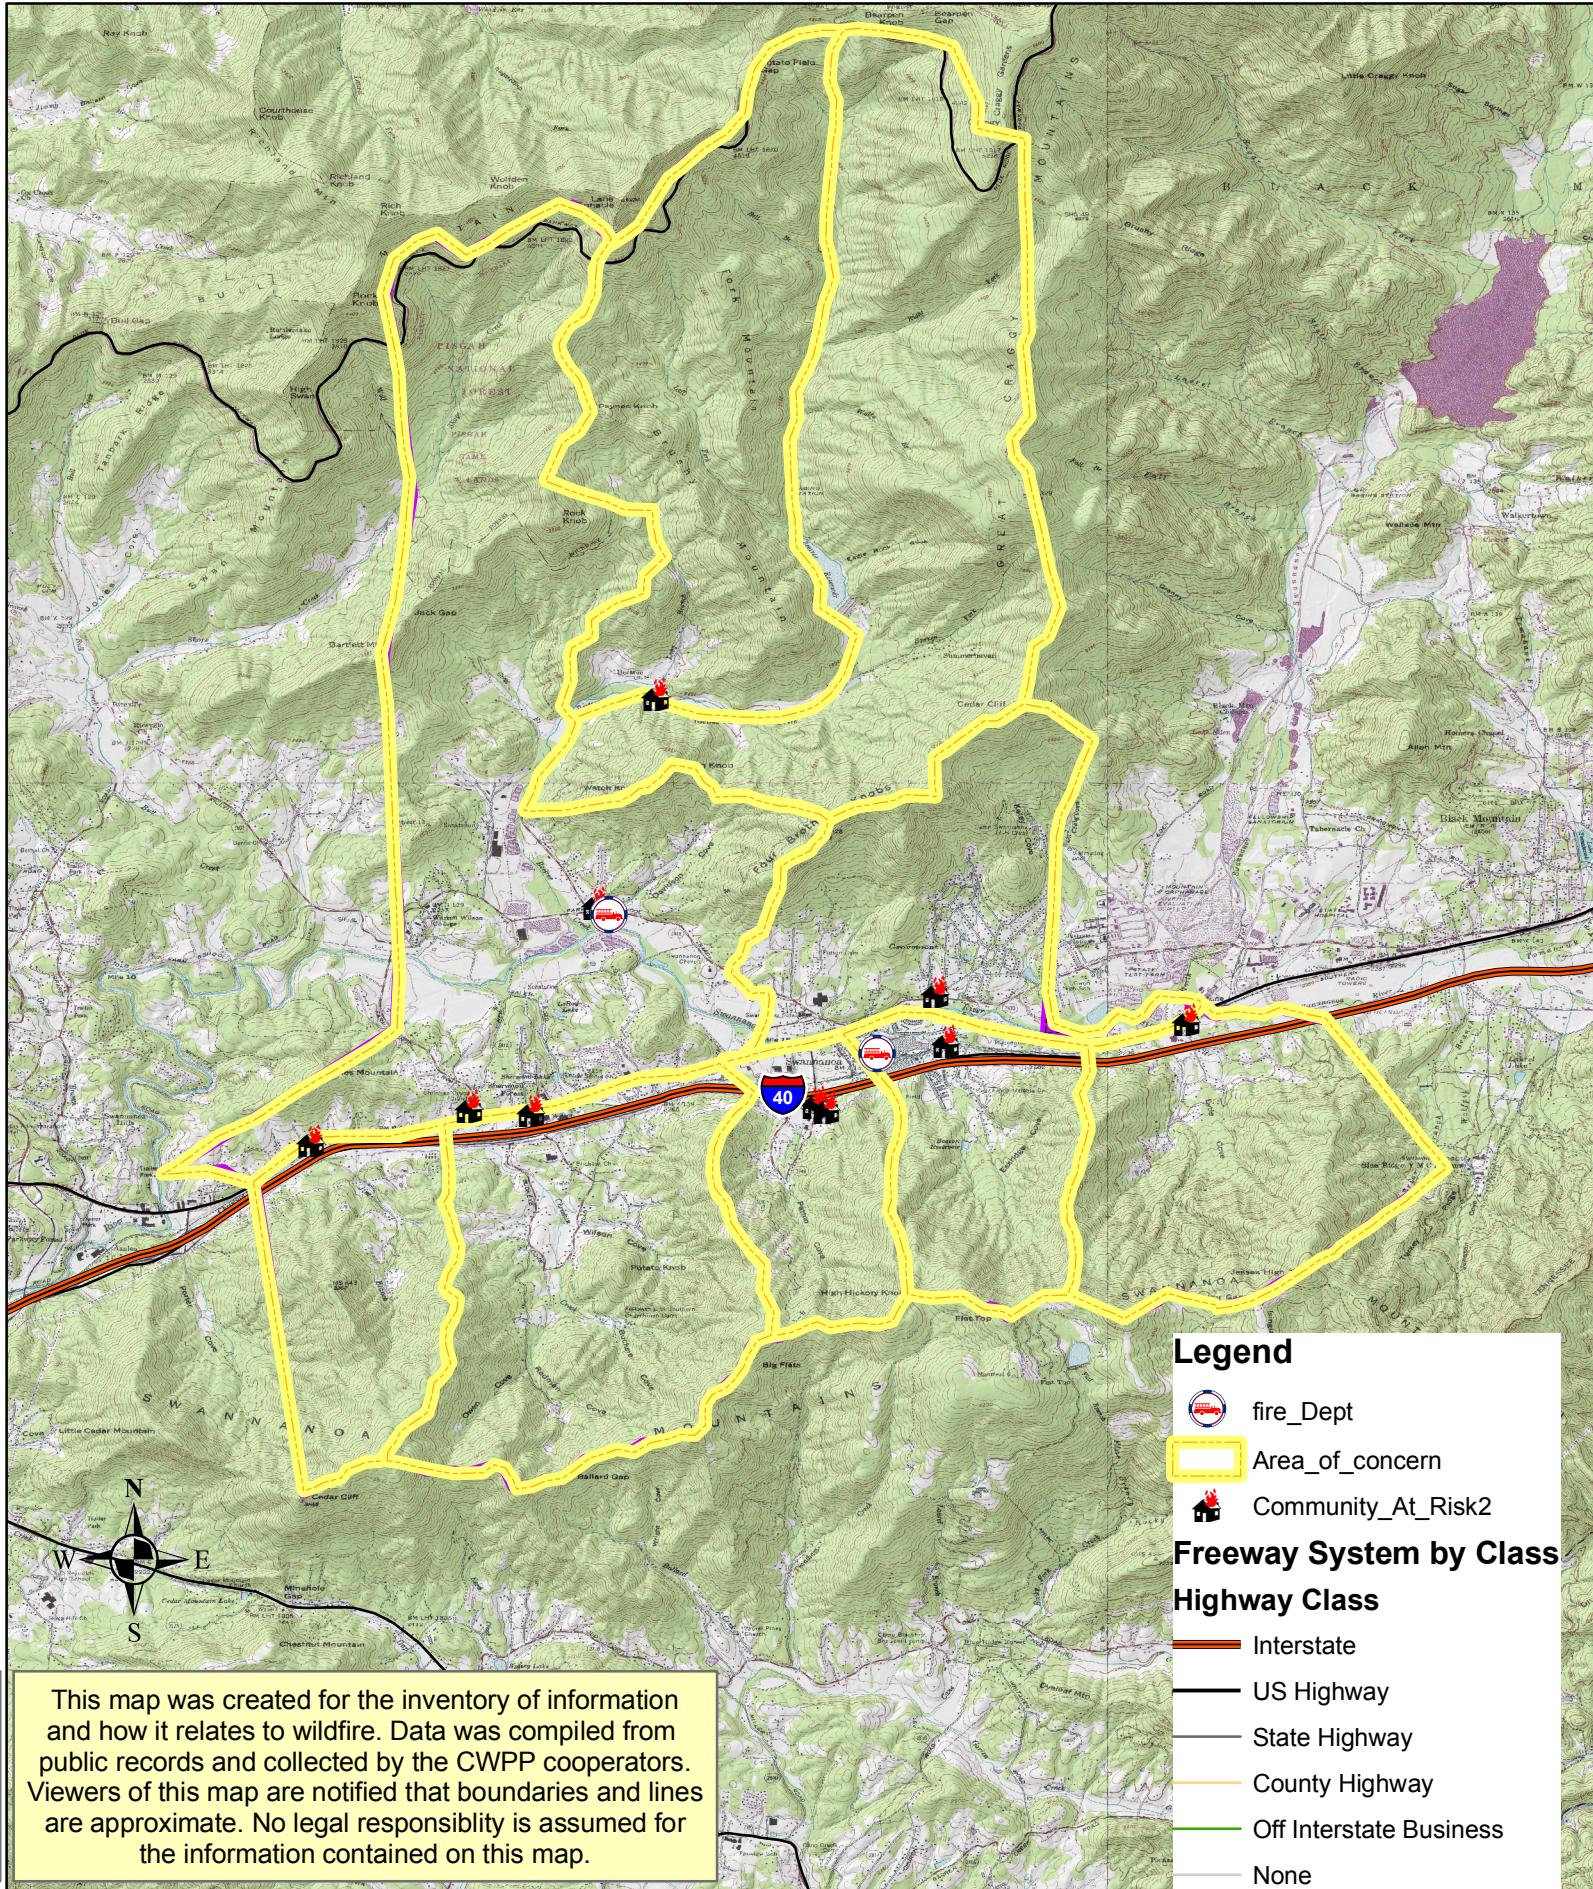

Swannanoa Fire & Rescue Community at Risk/Area of Concern

Legend

- fire_Dept
- Area_of_concern
- Community_At_Risk2
- Freeway System by Class**
- Highway Class**
- Interstate
- US Highway
- State Highway
- County Highway
- Off Interstate Business
- None

This map was created for the inventory of information and how it relates to wildfire. Data was compiled from public records and collected by the CWPP cooperators. Viewers of this map are notified that boundaries and lines are approximate. No legal responsibility is assumed for the information contained on this map.