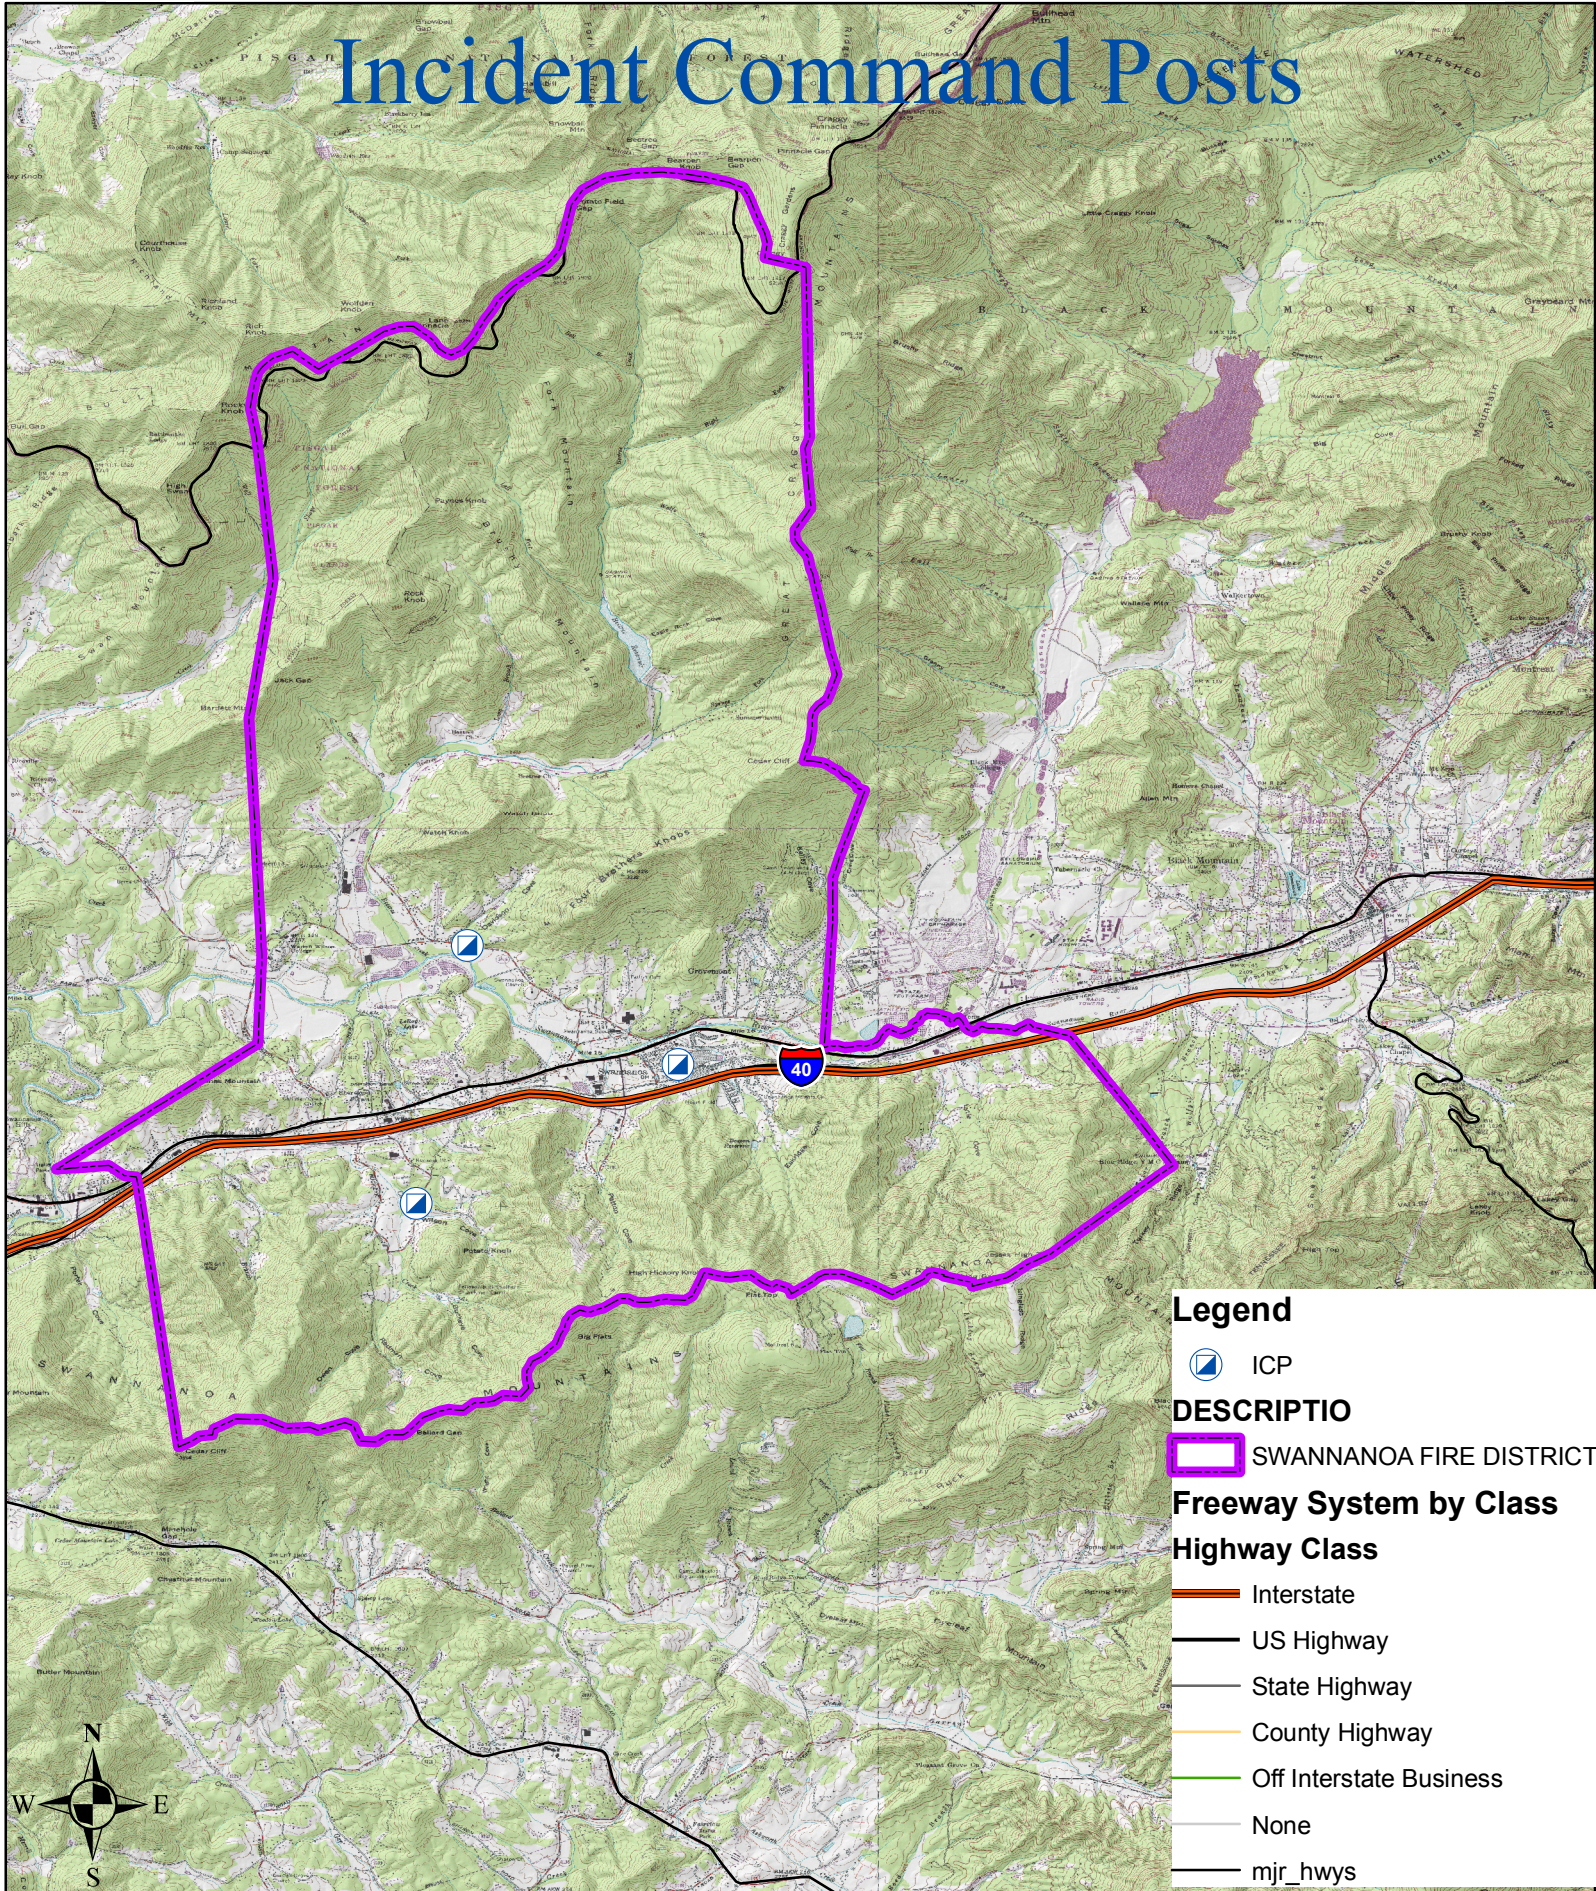

## Incident Command Posts

### Legend

-  ICP
- DESCRIPTION**
-  SWANNANOA FIRE DISTRICT
- Freeway System by Class**
- Highway Class**
-  Interstate
-  US Highway
-  State Highway
-  County Highway
-  Off Interstate Business
-  None
-  mjr\_hwys