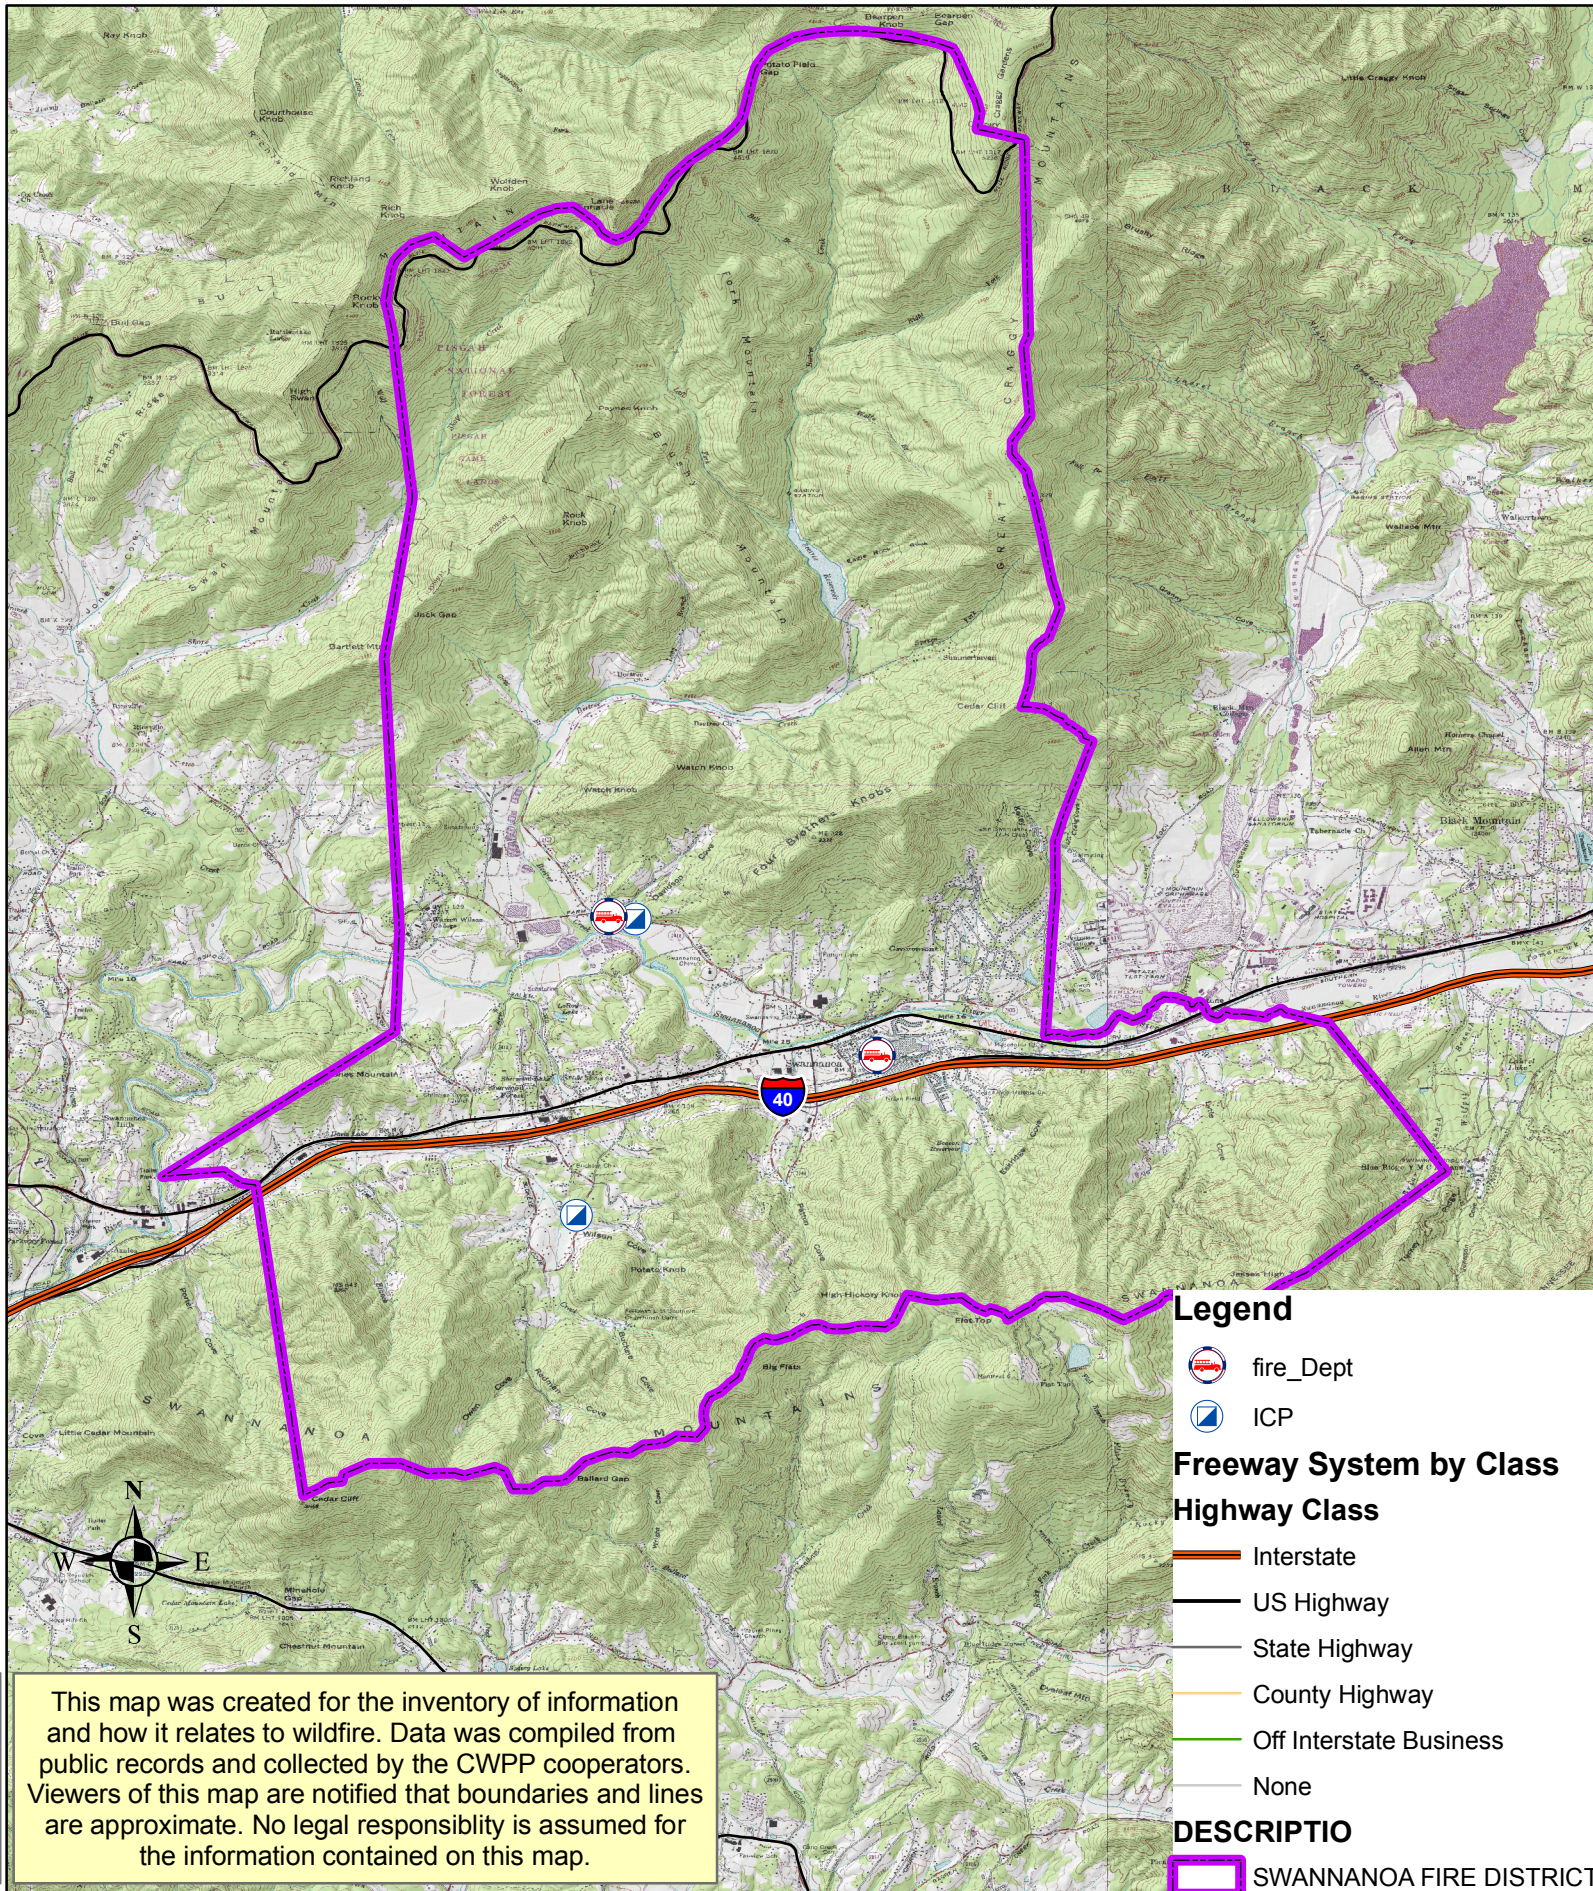

# Swannanoa Fire & Rescue Incident Command Posts

This map was created for the inventory of information and how it relates to wildfire. Data was compiled from public records and collected by the CWPP cooperators. Viewers of this map are notified that boundaries and lines are approximate. No legal responsibility is assumed for the information contained on this map.

### Legend

- fire\_Dept
- ICP
- Freeway System by Class**
- Highway Class**
- Interstate
- US Highway
- State Highway
- County Highway
- Off Interstate Business
- None
- DESCRIPTION**
- SWANNANOVA FIRE DISTRICT