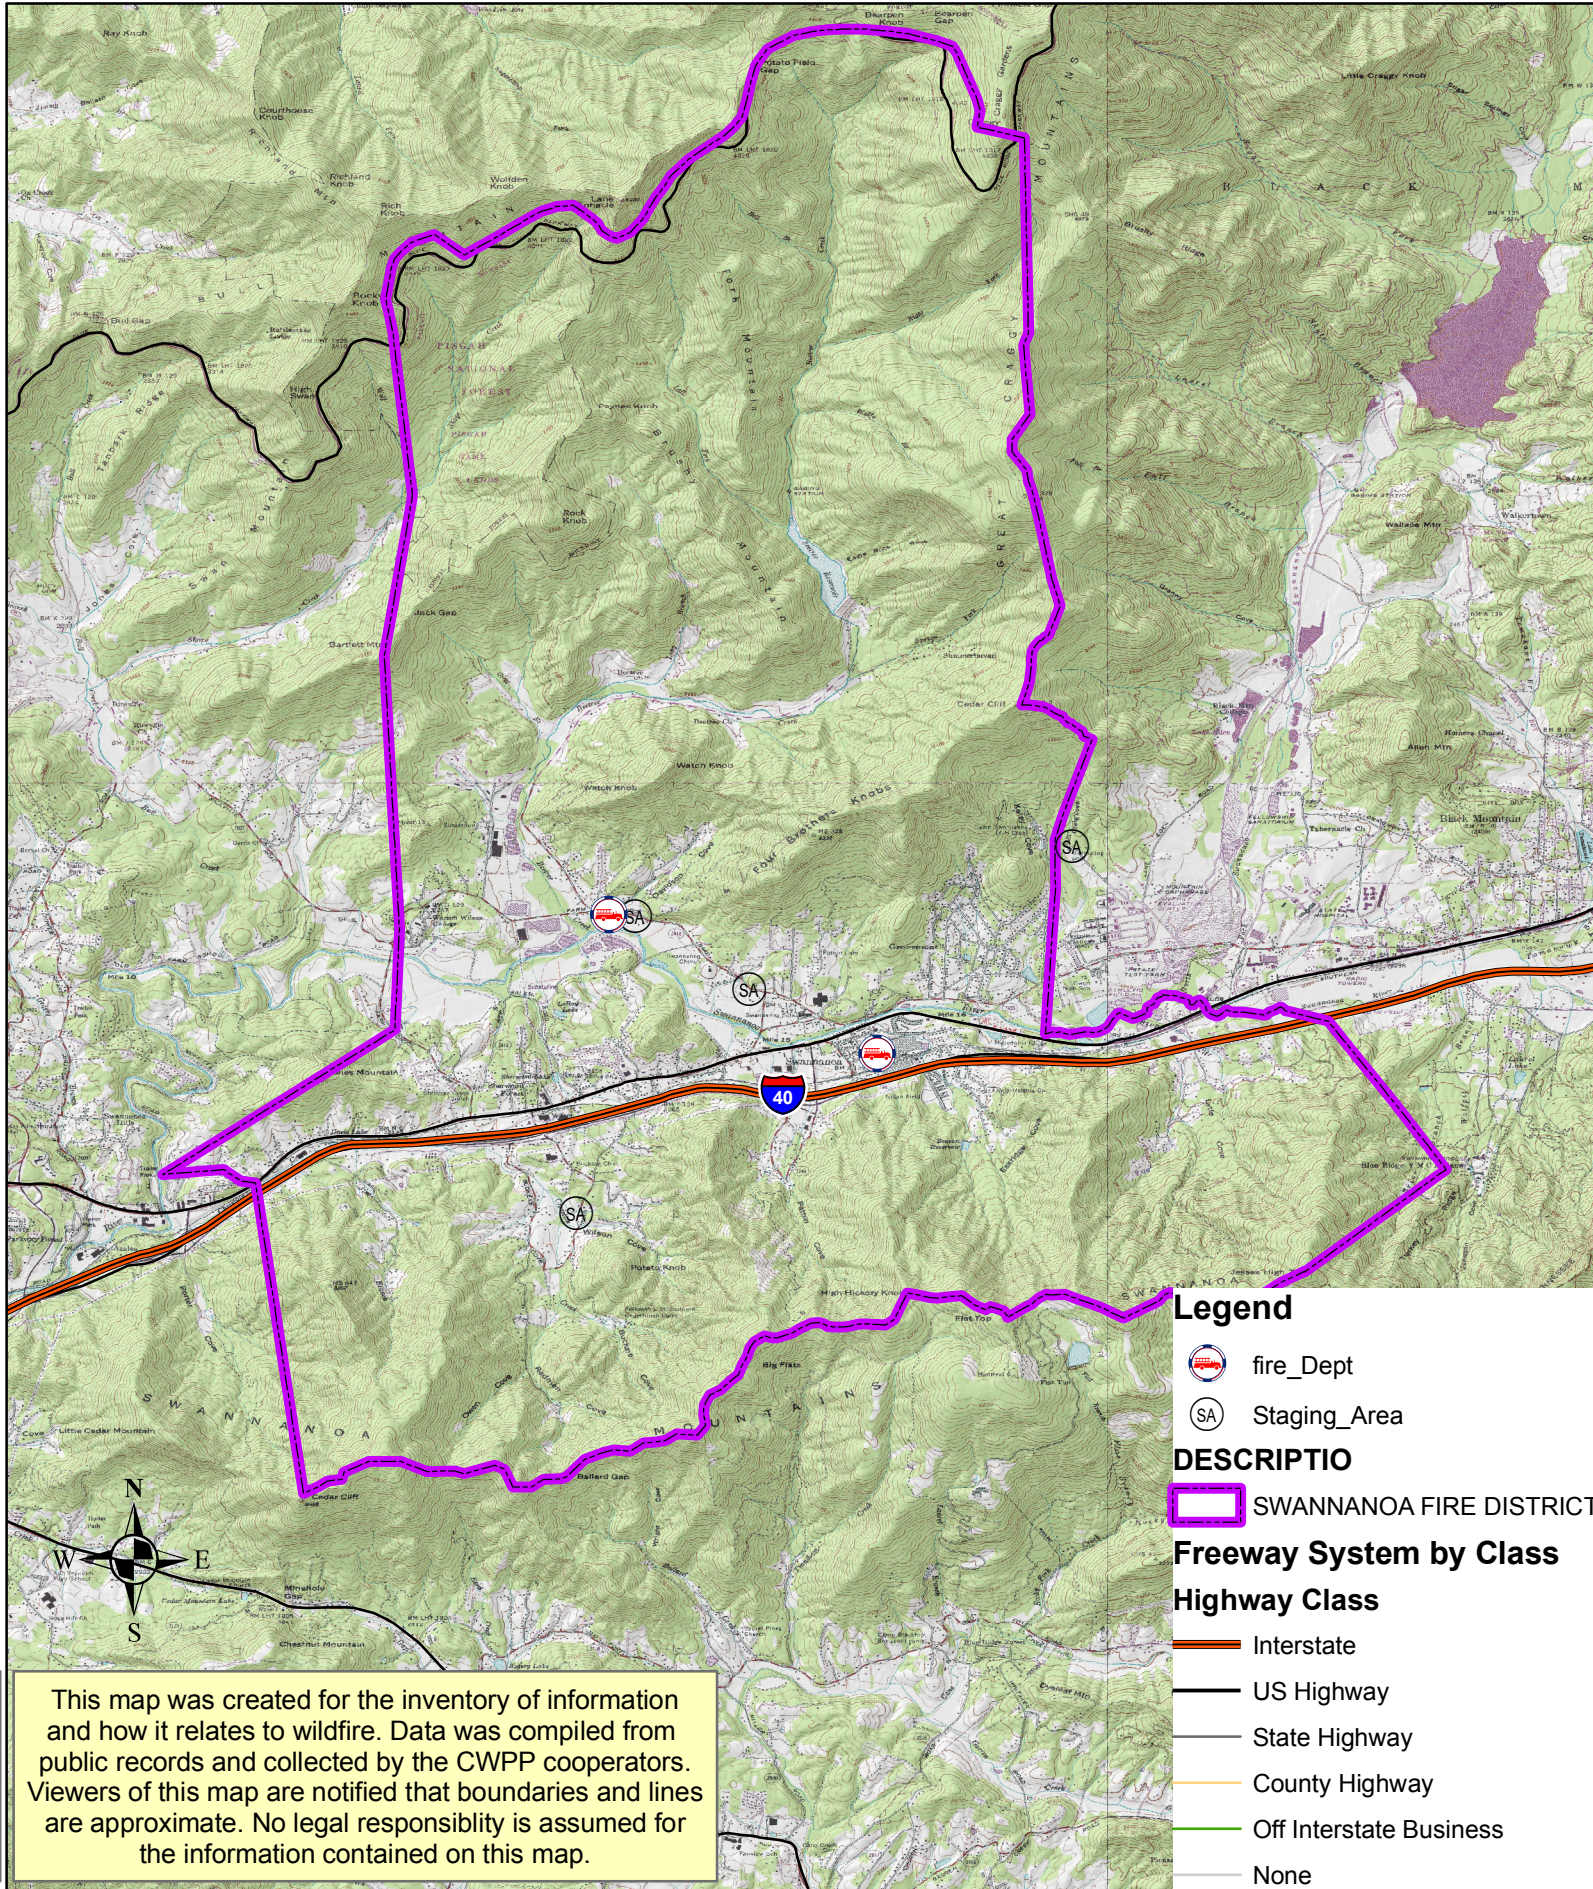

Swannanoa Fire & Rescue Staging Areas

Legend

- fire_Dept
- Staging_Area
- DESCRIPTION**
- SWANNANOA FIRE DISTRICT
- Freeway System by Class**
- Highway Class**
- Interstate
- US Highway
- State Highway
- County Highway
- Off Interstate Business
- None

This map was created for the inventory of information and how it relates to wildfire. Data was compiled from public records and collected by the CWPP cooperators. Viewers of this map are notified that boundaries and lines are approximate. No legal responsibility is assumed for the information contained on this map.